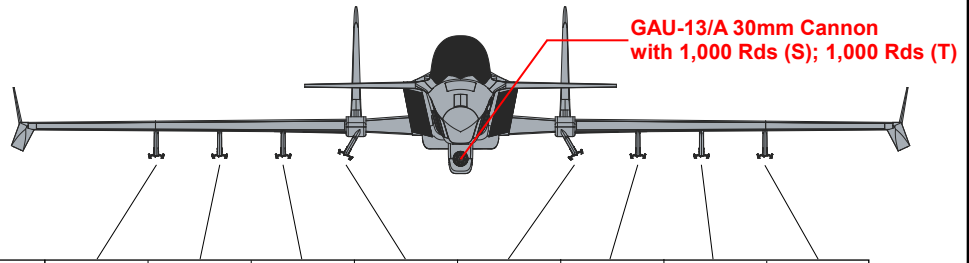

## SM-28S/T MACHETE AIRCRAFT WARLOAD & STORES STATIONS

STATION NUMBER	1	2	3	4	5	6	7	8
----------------	---	---	---	---	---	---	---	---

AIM-9 Sidewinder								
AGM-65 Maverick								
AGM-114 Hellfire								
GBU-39/B SDB								
GBU-38 JDAM/Mk.82								
GBU-32 JDAM/MK.83								
GBU-31 JDAM/Mk.84								
GBU-12 PAVEWAY II								
GBU-24 PAVEWAY III								
CBU-97/105 SFW								
AGM-84E SLAM								
AGM-88C HARM								
AGM-154 JSOW								
LAU-61C Rocket Pod								
LAU-10C Rocket Pod								
M134D Gun Pod								
150 USG External Tank								
330 USG External Tank								

Rated Load @ 7.5-g	1,000 lbs	2,500 lbs	2,500 lbs	2,000 lbs	2,000 lbs	2,500 lbs	2,500 lbs	1,000 lbs
--------------------	-----------	-----------	-----------	-----------	-----------	-----------	-----------	-----------