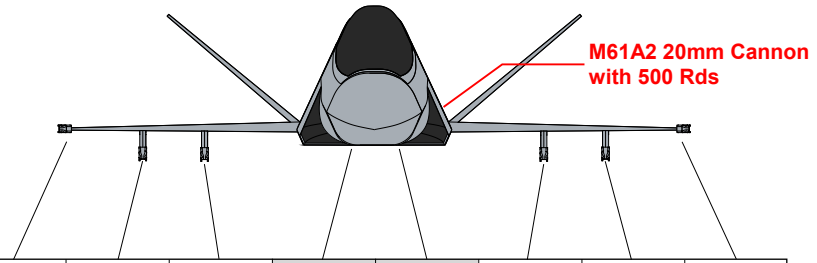

SM-31S/T STILETTO WARLOAD & STORES STATIONS

= Internal Weapons Bay

STATION NUMBER	1	2	3	4	5	6	7	8
----------------	---	---	---	---	---	---	---	---

AIM-9 Sidewinder	✕	✕	✕	✕	✕	✕	✕	✕
AIM-120 AMRAAM		✕	✕			✕	✕	
AGM-65 Maverick		☉	☉			☉	☉	
GBU-39/B SDB		☼	☼	☼	☼	☼	☼	
GBU-38 JDAM/Mk.82			☼	☼	☼	☼		
GBU-32 JDAM/MK.83			☼			☼		
GBU-31 JDAM/Mk.84			☼			☼		
GBU-12 PAVEWAY II		✕	✕			✕	✕	
CBU-97/105 SFW			☼			☼		
CBU-99/100 SFW		☼	☼	☼	☼	☼	☼	
AGM-84E SLAM			✕			✕		
AGM-88C HARM			✕			✕		
AGM-154 JSOW			☼			☼		
LAU-61C Rocket Pod		●	●			●	●	
LAU-10C Rocket Pod		☼	☼			☼	☼	
LAU-68 Rocket Pod		☼	☼			☼	☼	
AN/APX-95 TACTS	●	●	●			●	●	●
150 USG External Tank			☼			☼		

Rated Load @ 9.0-g	250 lbs	750 lbs	2,250 lbs	550 lbs	550 lbs	2,250 lbs	750 lbs	250 lbs
--------------------	---------	---------	-----------	---------	---------	-----------	---------	---------