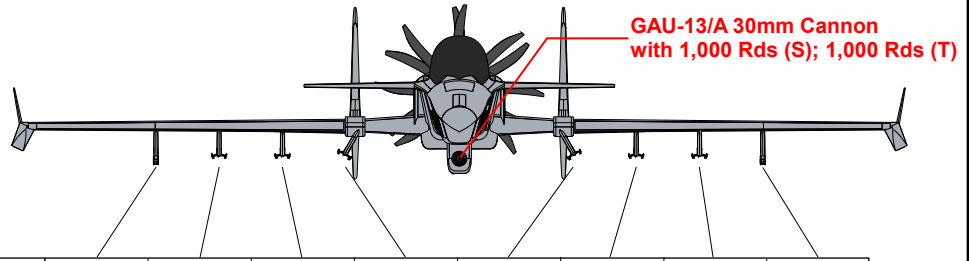

SM-27S/T MACHETE AIRCRAFT WARLOAD & STORES STATIONS

STATION NUMBER	1	2	3	4	5	6	7	8
----------------	---	---	---	---	---	---	---	---

AIM-9 Sidewinder								
AGM-65 Maverick								
AGM-114 Hellfire								
GBU-39/B SDB								
GBU-38 JDAM/Mk.82								
GBU-32 JDAM/MK.83								
GBU-31 JDAM/Mk.84								
GBU-12 PAVEWAY II								
GBU-24 PAVEWAY III								
CBU-97/105 SFW								
AGM-84E SLAM								
AGM-88C HARM								
AGM-154 JSOW								
LAU-61C Rocket Pod								
LAU-10C Rocket Pod								
M134D Gun Pod								
150 USG External Tank								
330 USG External Tank								

Rated Load @ 7.5-g	1,000 lbs	2,500 lbs	2,500 lbs	2,000 lbs	2,000 lbs	2,500 lbs	2,500 lbs	1,000 lbs
--------------------	-----------	-----------	-----------	-----------	-----------	-----------	-----------	-----------