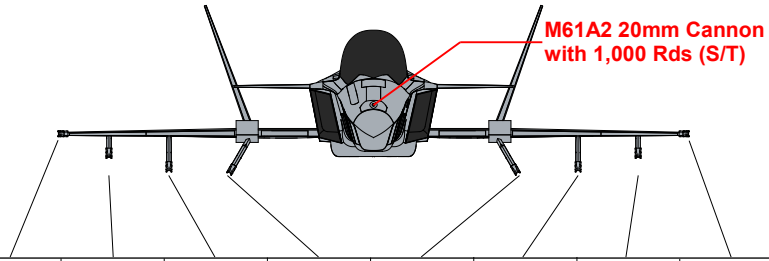

## SM-47S/T AIRCRAFT WARLOAD & STORES STATIONS

STATION NUMBER	1	2	3	4	5	6	7	8
----------------	---	---	---	---	---	---	---	---

AIM-9 Sidewinder	✕	✕	✕	✕	✕	✕	✕	✕
AIM-120 AMRAAM	✕	✕	✕	✕	✕	✕	✕	✕
AGM-65 Maverick		☉	☉	☉	☉	☉	☉	
GBU-39/B SDB		☼☼	☼☼	☼	☼	☼☼	☼	
GBU-38 JDAM/Mk.82		☼	☼☼	☼	☼	☼☼	☼	
GBU-32 JDAM/MK.83		☼	☼	☼	☼	☼	☼	
GBU-31 JDAM/Mk.84			☼	☼	☼	☼		
GBU-12 PAVEWAY II		✕	✕	✕	✕	✕	✕	
GBU-24 PAVEWAY III			☼			☼		
CBU-97/105 SFW		☼	☼	☼	☼	☼	☼	
B61 Thermonuclear		☼	☼	☼	☼	☼	☼	
B83 Thermonuclear			☼			☼		
AGM-84E SLAM			✕			✕		
AGM-88C HARM		✕	✕			✕	✕	
AGM-154 JSOW		☼	☼	☼	☼	☼	☼	
AN/APX-95 TACTS	☼	☼	☼			☼	☼	☼
150 USG External Tank			☼	☼	☼	☼		
330 USG External Tank			☼	☼	☼	☼		

Rated Load @ 9.0-g	500 lbs	1,000 lbs	2,500 lbs	2,500 lbs	2,500 lbs	2,500 lbs	1,000 lbs	500 lbs
--------------------	---------	-----------	-----------	-----------	-----------	-----------	-----------	---------