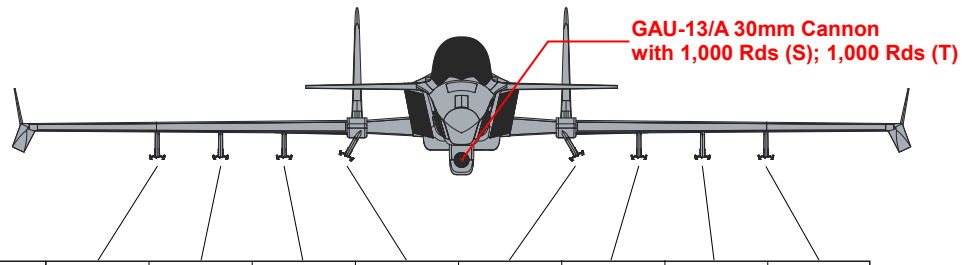

## SM-28S/T MACHETE AIRCRAFT WARLOAD & STORES STATIONS

STATION NUMBER	1	2	3	4	5	6	7	8
----------------	---	---	---	---	---	---	---	---

AIM-9 Sidewinder								
AGM-65 Maverick								
AGM-114 Hellfire								
GBU-39/B SDB								
GBU-38 JDAM/Mk.82								
GBU-32 JDAM/MK.83								
GBU-31 JDAM/Mk.84								
GBU-12 PAVEWAY II								
GBU-24 PAVEWAY III								
CBU-97/105 SFW								
AGM-84E SLAM								
AGM-88C HARM								
AGM-154 JSOW								
LAU-68 Rocket Pod								
LAU-10C Rocket Pod								
M134D Gun Pod								
150 USG External Tank								
330 USG External Tank								

Rated Load @ 7.5-g	1,000 lbs	2,500 lbs	2,500 lbs	2,000 lbs	2,000 lbs	2,500 lbs	2,500 lbs	1,000 lbs
--------------------	-----------	-----------	-----------	-----------	-----------	-----------	-----------	-----------